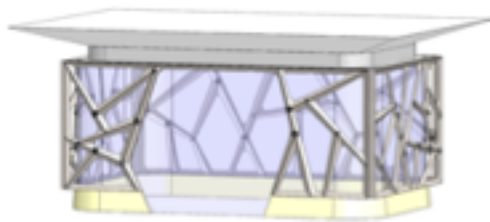

Artist Coralie Turpin

Supportive images :
Relevant projects

Kiosk screens : Seven 3m x 4m stainless steel and cast bronze, brass and aluminium screens for Caffè Nero, The Moor, Sheffield. Inspired by the shapes and textures of Sheffield tools.

Designed by Coralie Turpin and Owen Waterhouse, fabricated by Elyision Ltd. Installed December 2016